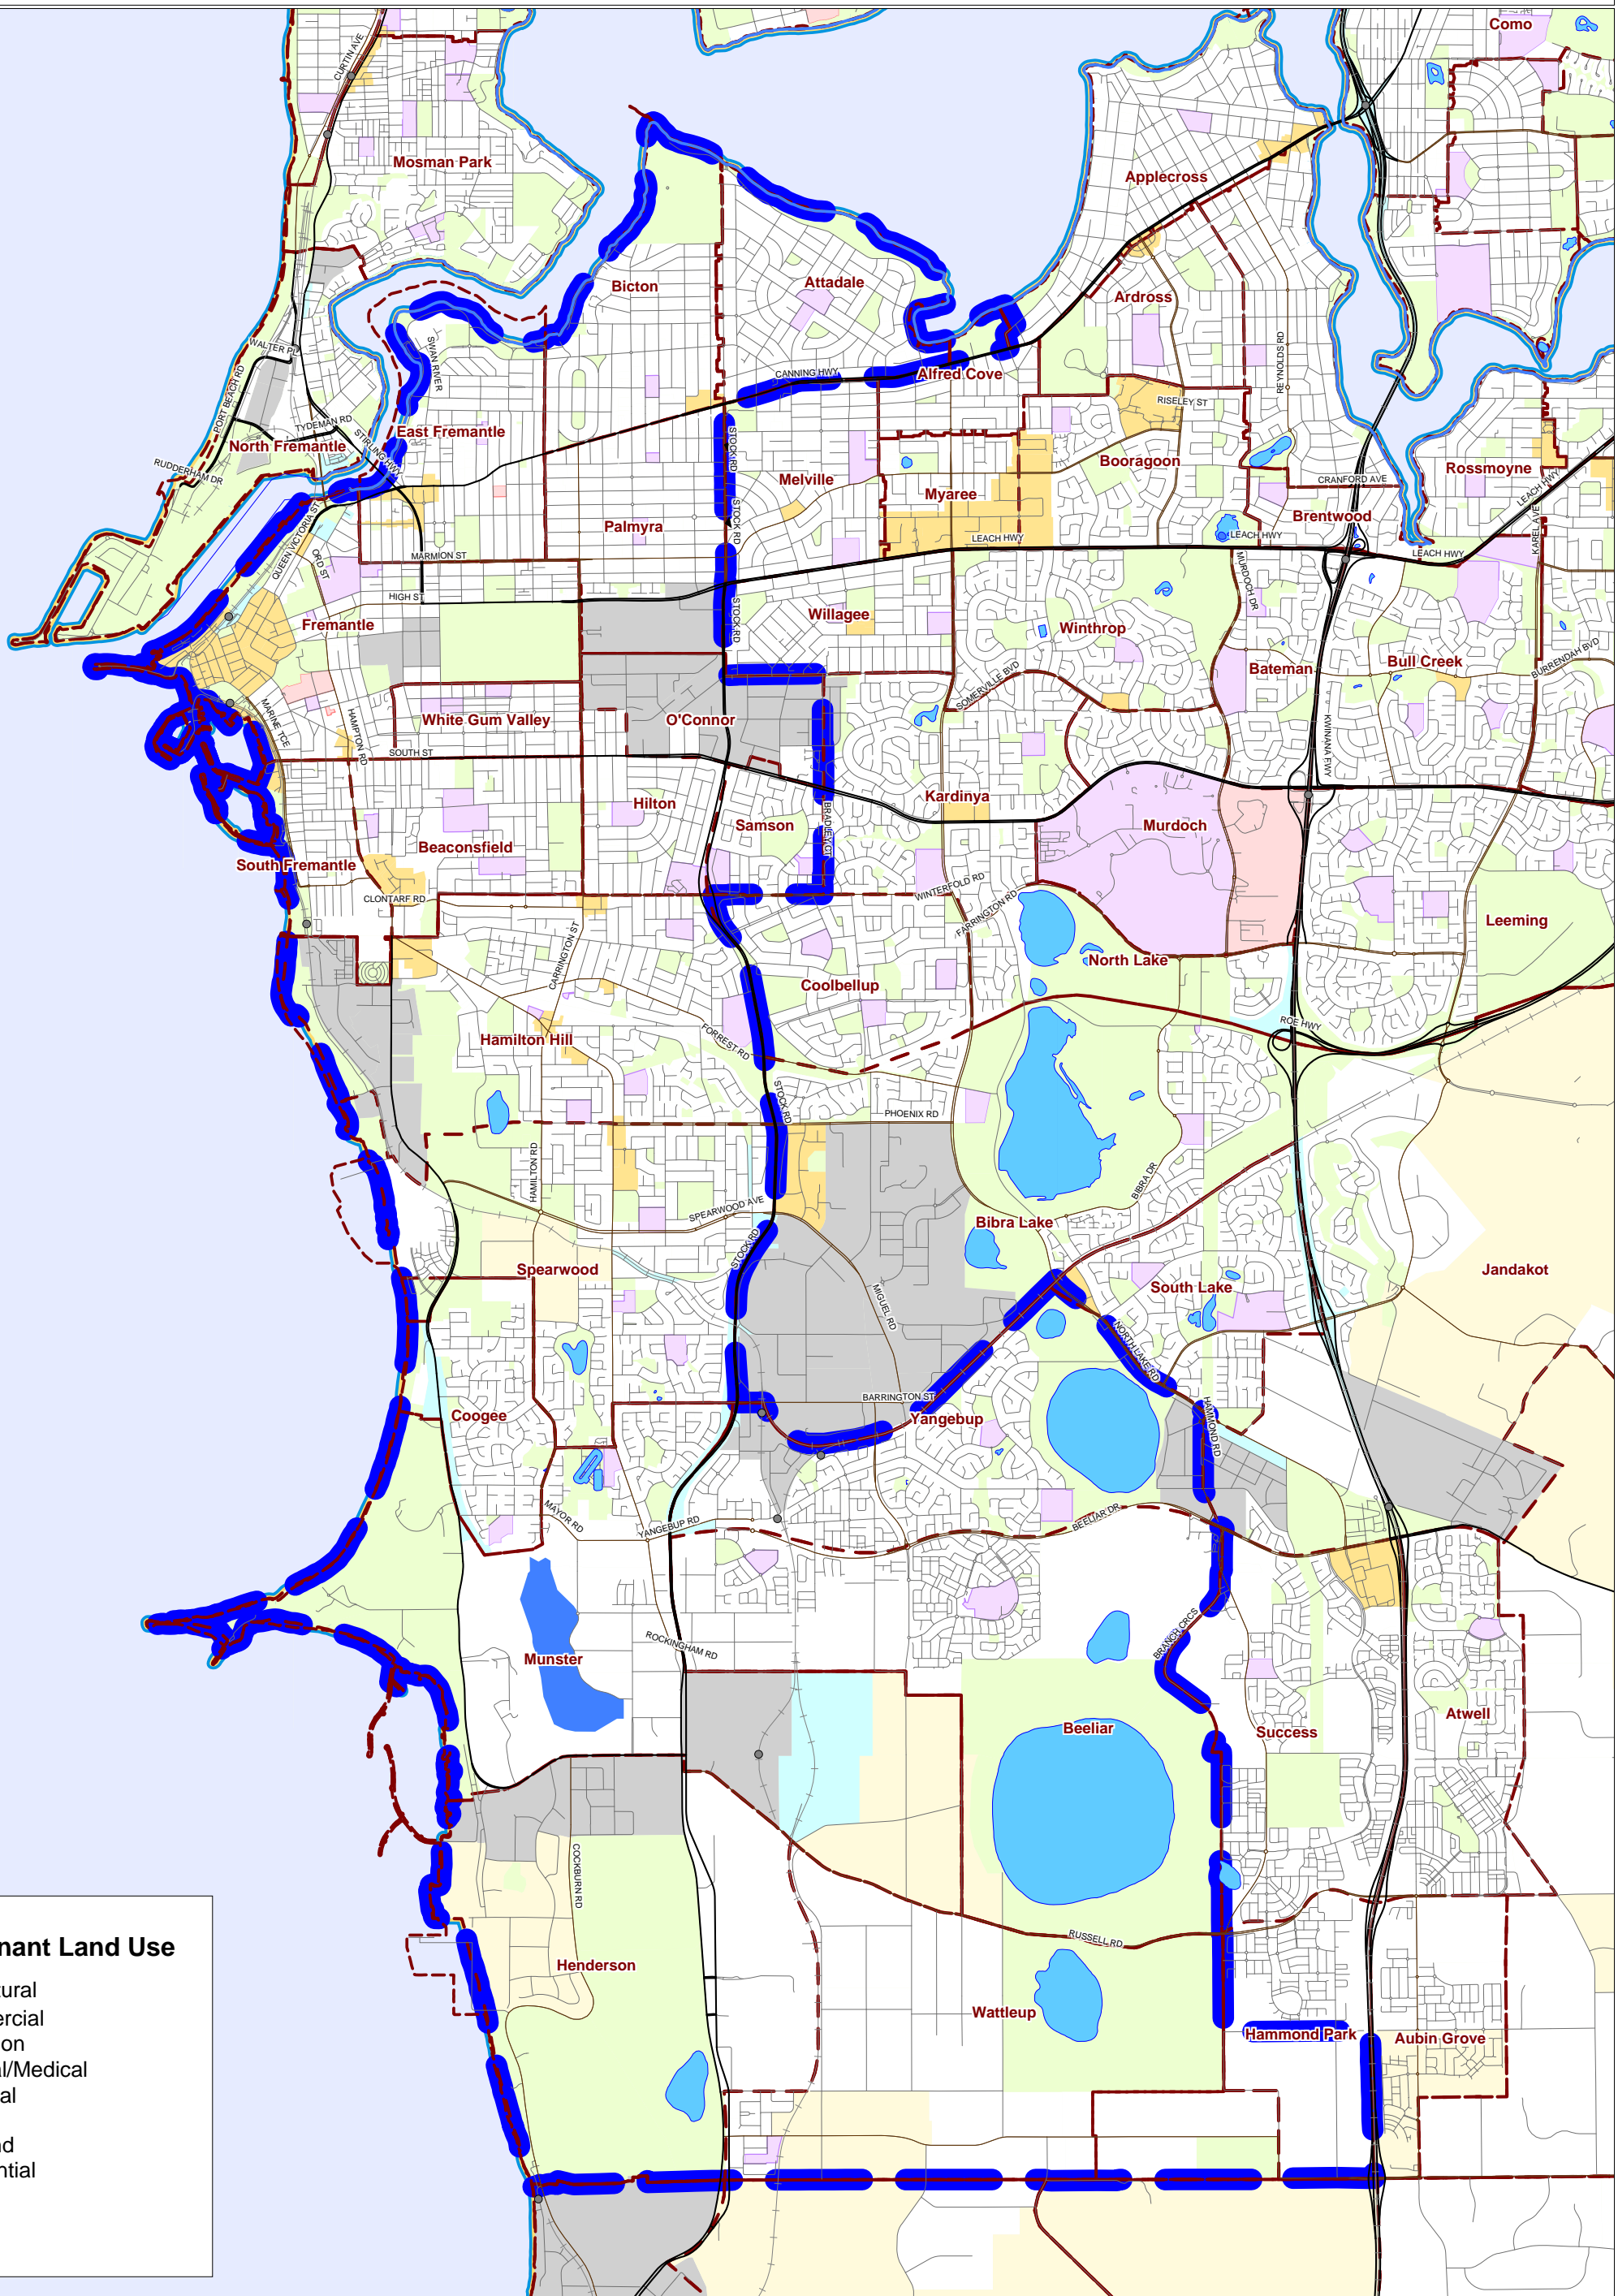

Weeding Women

Predominant Land Use

Spearwood Territory (WA)

Predominant Land Use

- Agricultural
- Commercial
- Education
- Hospital/Medical
- Industrial
- Other
- Parkland
- Residential
- Water