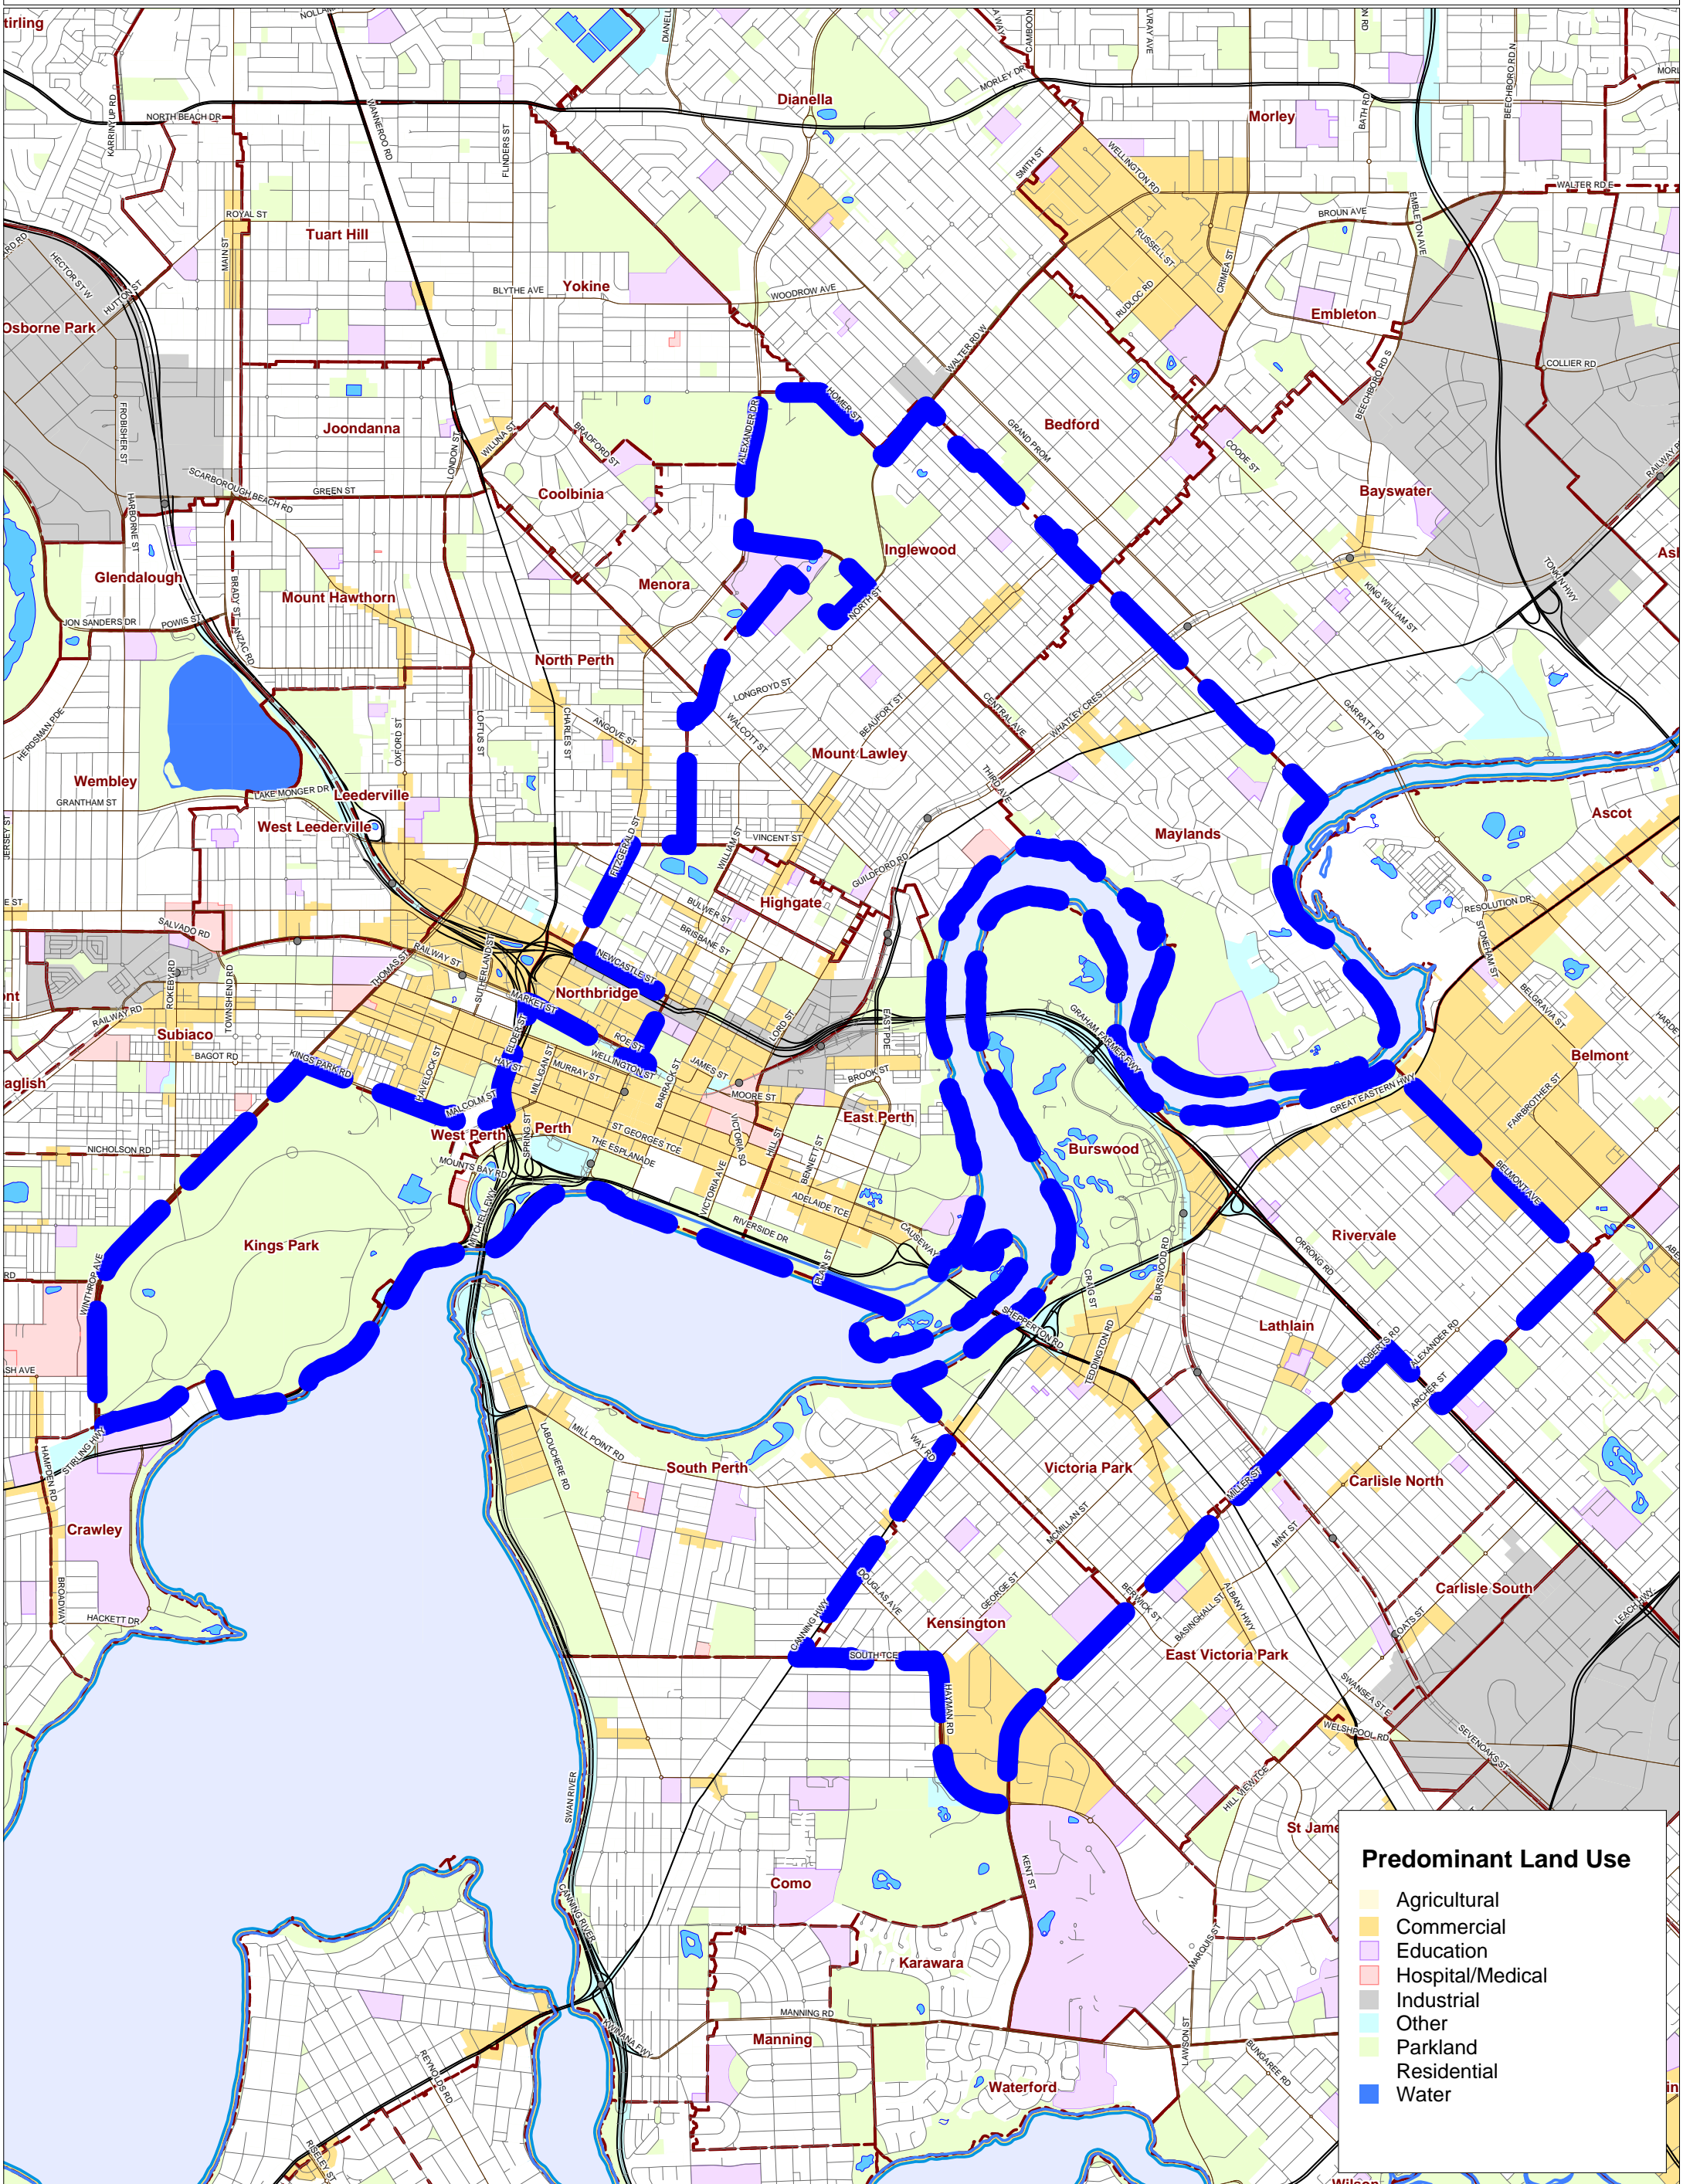

## Predominant Land Use

### Perth Territory (WA)

**Predominant Land Use**

- Agricultural
- Commercial
- Education
- Hospital/Medical
- Industrial
- Other
- Parkland
- Residential
- Water